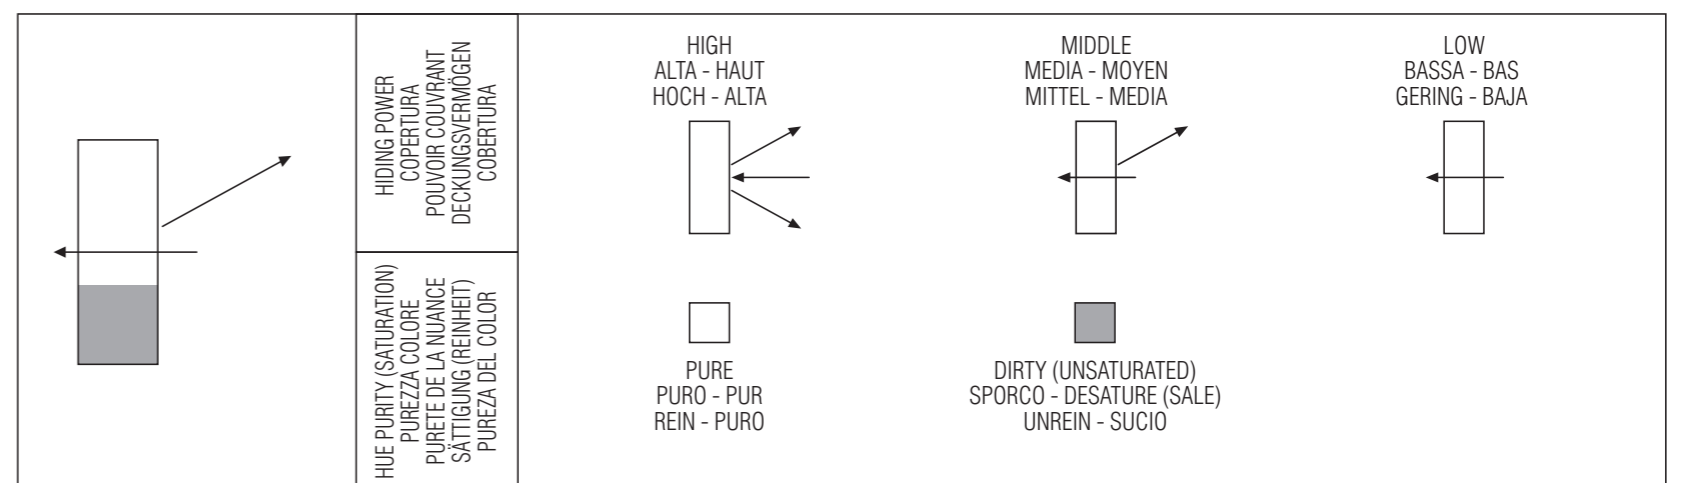

Caring about the differences!

www.lechler.eu